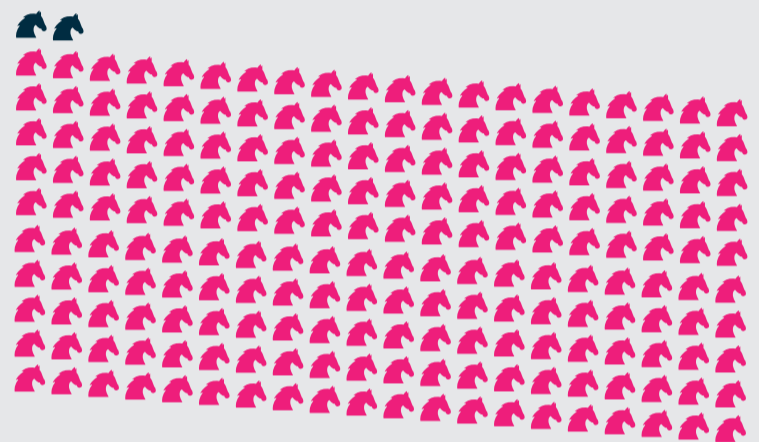

OUTBREAKS²

Recorded equine flu outbreaks
increased by **100 x** in 2019.

2	200
2018	2019

FIRST SYMPTOMS APPEAR AFTER
1-3 DAYS

FLU CAN TRAVEL

UP TO
5 KM

BE VIGILANT!

Implementing good
biosecurity measures is vital.

WHAT ARE THE SIGNS?

FEVER

DRY,
HACKING
COUGH

LETHARGY

LACK
OF
APPETITE

NASAL
DISCHARGE

DON'T SHARE!

Sharing is not a good idea.

Don't share
water

Don't share
equipment

Quarantine
new or
potentially ill
horses

WHY YOU SHOULD VACCINATE

- ⚠ The risk is real!
- ⚠ Flu has a close to 100% infection rate if unvaccinated
- ⚠ Flu hasn't gone away
- ⚠ Flu will stop you having fun
- ⚠ Flu is invisible. Don't take it for granted
- ⚠ Protect your horse and your community
- ⚠ Don't let Flu win!

**CALL YOUR
VET TODAY**

JOIN TOGETHER TO

FIGHT EQUINE FLU

#fightequineflu

KBHH.CO.UK/ACHOO

References:
¹ <http://www.beta-uk.org/pages/industry-information/market-information.php>
² <https://www.aht.org.uk/disease-surveillance/equiflunet/equiflunet-for-vets>
<https://www.msd-animal-health-hub.co.uk/Healthy-Horses/Health/EquineInfluenza>

Further information is available from Intervet UK Ltd trading as MSD Animal Health. www.msd-animal-health.co.uk. Copyright © 2020 Intervet International B.V. All rights reserved.